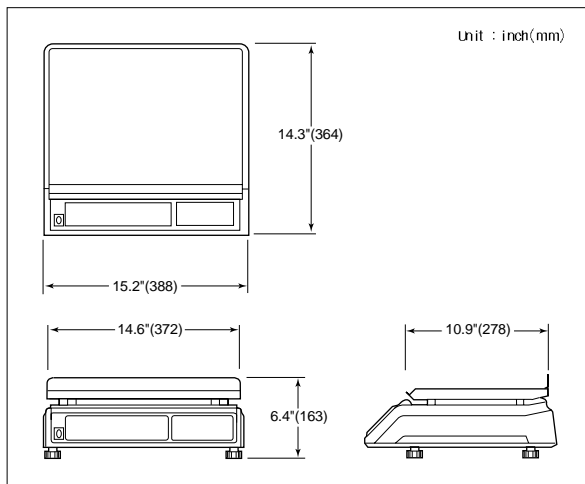

Space 2000

Low Profile Price Computing Scale

- Easy to Read Vacuum Fluorescent Displays
- Stainless Steel Platter
- Soft Touch Keyboard
- 999 PLU Memory

ISO 9001 certified

CAS
S • C • A • L • E

SPACE 2000 Low Profile Price Computing Scale

FEATURES

- Zero, Tare, Tare Save, and Pre Pack Keys
- VFD Displays
- Stainless Steel Platter
- 1/2 lb. and 1/4 lb. Keys, where allowed
- 999 Programmable Price Look Up's (PLU's)
- Auto Span Adjustment
- Auto Zero Tracking
- RS-232C Interface

SPECIFICATIONS

Model	S-2000
Weighing Capacity	30 x 0.01 lb / 15 kg x 5 g
Display Digit	Total price / Weight / Unit price (6 / 5 / 6)
Display Designators	Zero, Tare, Pre Pack, Tare Save
Maximum Tare	- 30.00 lb / - 9.995 kg
Power Source	AC 120V, 60Hz
Power Consumption	Approx. 10W
Operating Temperature	- 10°C ~ +40°C (14°F ~ 104°F)
Platter Size (inch / mm)	14.6(W) x 10.9(D) / 372(W) x 278(D)
Dimensions (inch / mm)	15.3(W) x 14.3(D) x 6.4(H) / 388(W) x 364(D) x 163(H)
Product Weight	17.1 lb / 7.8 kg

DIMENSIONS

Display On The Rear Side

DISPLAY & KEY BOARD

OPTIONS

- Fish Platter
- RS-232C Cable
- Wet Cover

CAS USA Corporation

NJ OFFICE
 99 Murray Hill Parkway
 East Rutherford, NJ 07073
 Tel: (201) 933-9002
 Fax: (201) 933-9025